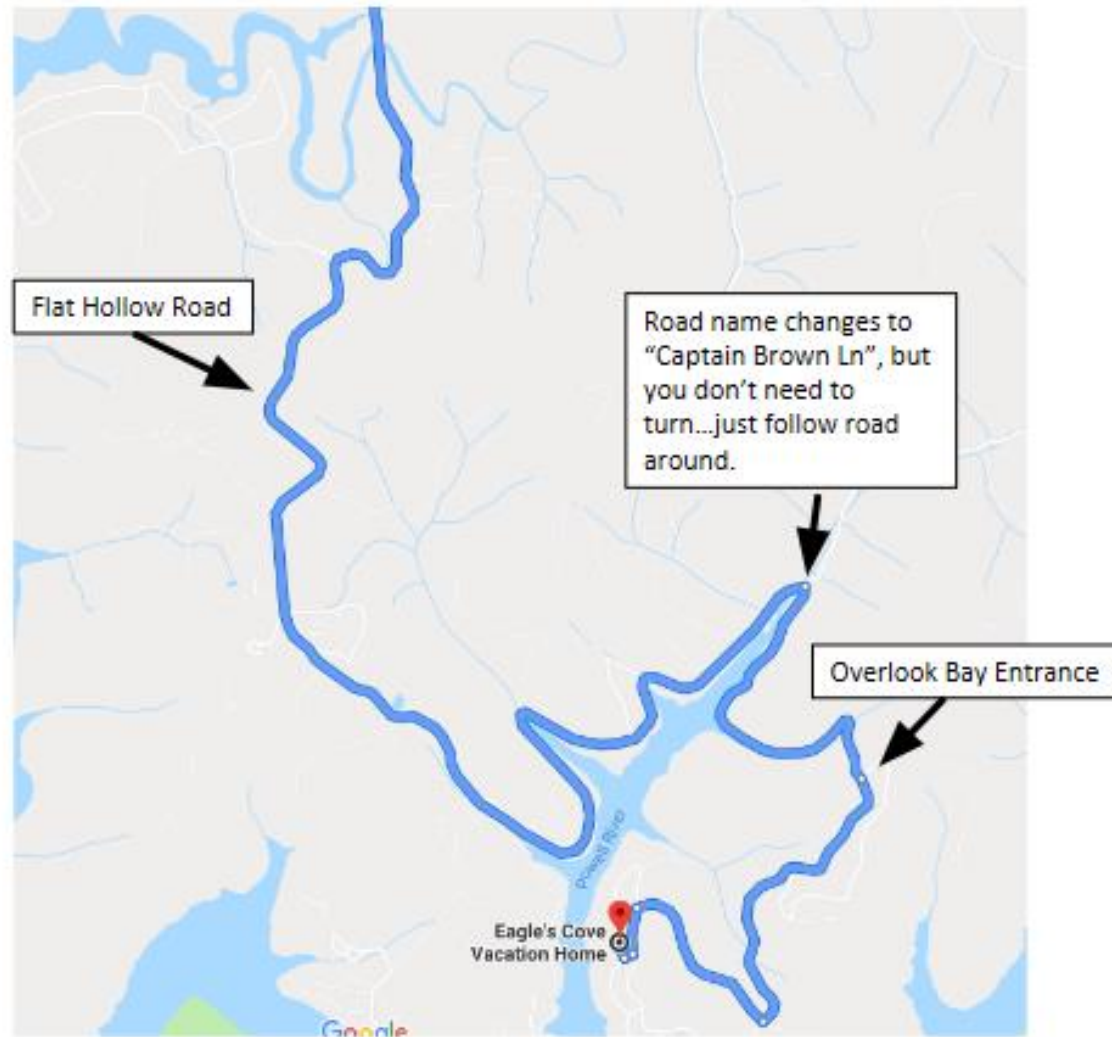

From LaFollette

When you see Pro-Anglers Shop, get ready to turn right in ¼ mile at the top of the hill onto Mercury Drive. **The turn will come up fast, so start to slow down after you pass it.**

The Yamaha Sign is just past the turn onto Mercury Dr, so if you see this sign you likely went past the turn.

Stay On Flat Hollow Road for 7 miles

Overlook Bay Community