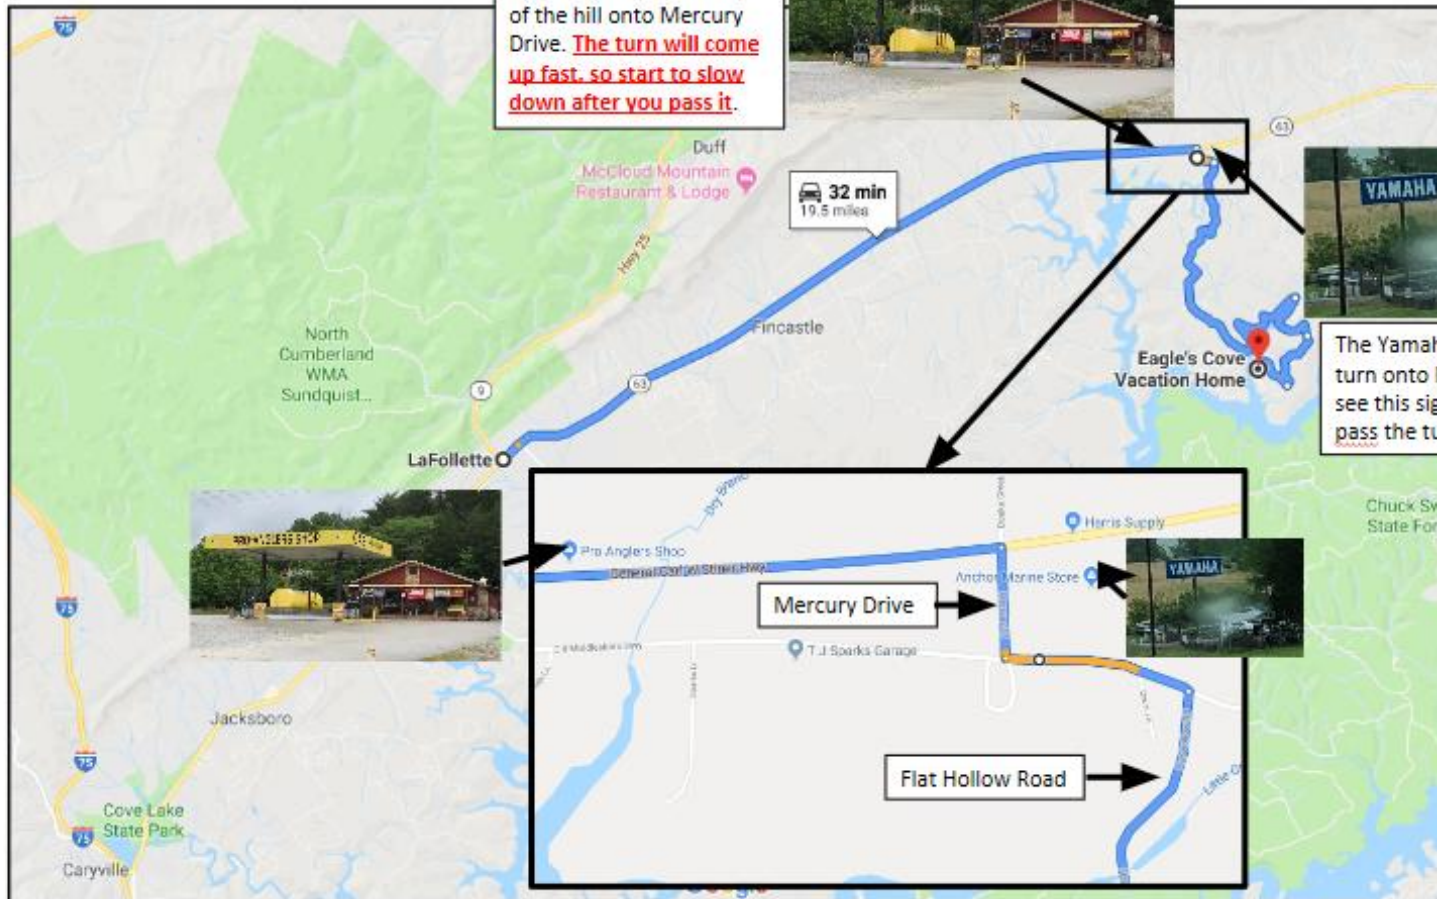

From LaFollette

When you see Pro-Anglers Shop, get ready to turn right in ¼ mile at the top of the hill onto Mercury Drive. **The turn will come up fast, so start to slow down after you pass it.**

The Yamaha Sign is just past the turn onto Mercury Dr, so if you see this sign you likely went past the turn.

Stay On Flat Hollow Road for 7 miles

Overlook Bay Community